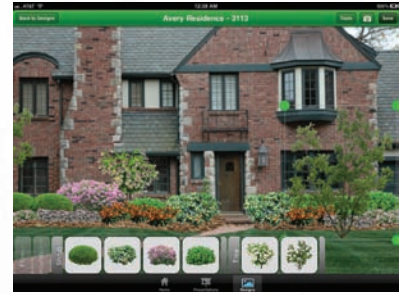

"I fully expect that now with the PRO Landscape Companion for iPad I'll easily win every bid, and my customers will love it, and me."

—Aron Hoffman, Groundskeepers Landscaping, Inc.

PRO Landscape
prolandscape.com

Create and Edit Designs

Create new designs using pictures taken from your iPad, or projects you started with PRO Landscape on your computer. Add to your designs with plants, hardscapes, mulch, grass, and more.

- Drag and drop plants on to your drawing with ease. Easily move and resize objects for the perfect fit.
- Create patterns using grass, mulch, and pavers.

The palette of available plants, and other objects comes directly from your Favorites in PRO Landscape's Image Editor so you will always have access to the items you use on a regular basis.

Presentations

Put together complete, professional proposals in PRO Landscape and present them to your prospective customers on your iPad using PRO Landscape Companion.

- Show presentation booklets page-by-page created from Proposal. They can include a cover page, photo imaging and CAD designs, price quotes, plant information and more.
- Show prospective customers different alternatives by viewing a design at different levels, options, or points of competition.